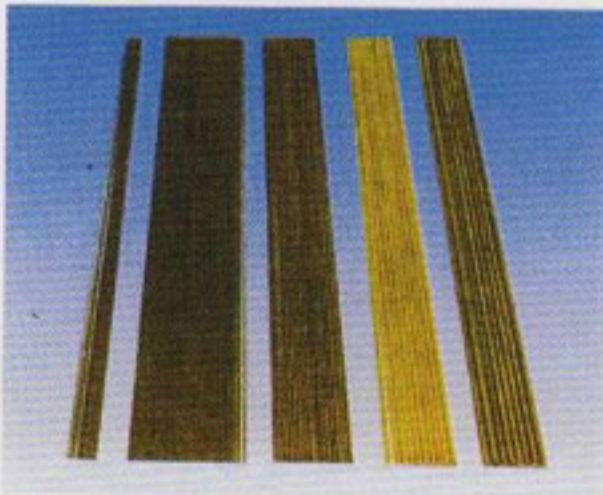

OPTIONAL ACCESSORIES

▪ BRASS TUBE 400L SPI

▪ CERAMIC GUIDE DIA 0.3mm TO 3.0mm (0.1-0.6mm)

▪ NEW PANEL.

- FULL DIGITAL PANEL.
- 3 AXIS DRO & AUTO DEPTH CONTROL.
- EDM PARAMETERS SAVE & READ (32X15)
- PANEL CAN BE MOUNT ON COLUMN OR MACHINE BASE.