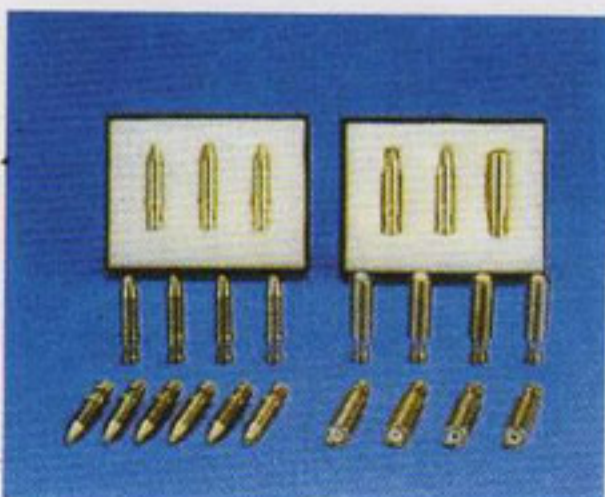

OPTIONAL ACCESSORIES

▪ BRASS TUBE 400L SPI

▪ CERAMIC GUIDE DIA 0.3mm TO 3.0mm (0.1-0.6mm)

▪ NEW PANEL.

- FULL DIGITAL PANEL.
- 3 AXIS DRO & AUTO DEPTH CONTROL.
- EDM PARAMETERS SAVE & READ (32X15)
- PANEL CAN BE MOUNT ON COLUMN OR MACHINE BASE.