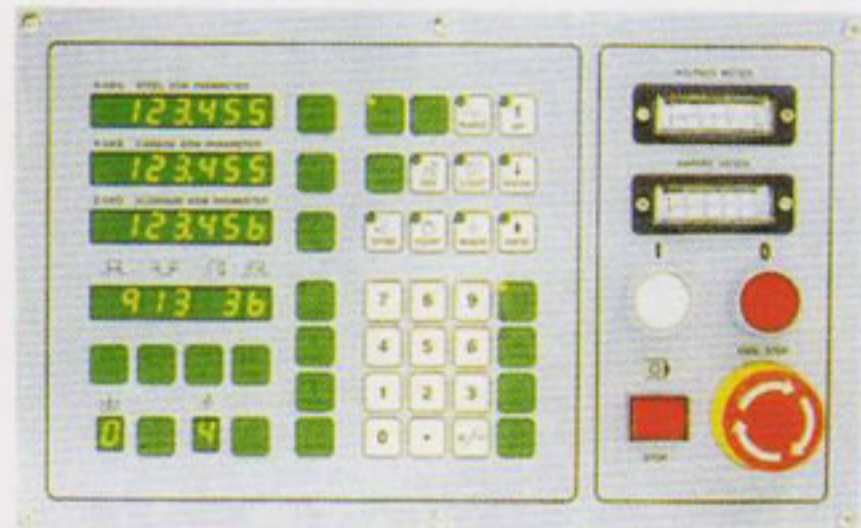

OPTIONAL ACCESSORIES

▪ BRASS TUBE 400L SPI

▪ CERAMIC GUIDE DIA 0.3mm TO 3.0mm (0.1-0.6mm)

▪ NEW PANEL.

- FULL DIGITAL PANEL.
- 3 AXIS DRO & AUTO DEPTH CONTROL.
- EDM PARAMETERS SAVE & READ (32X15)
- PANEL CAN BE MOUNT ON COLUMN OR MACHINE BASE.