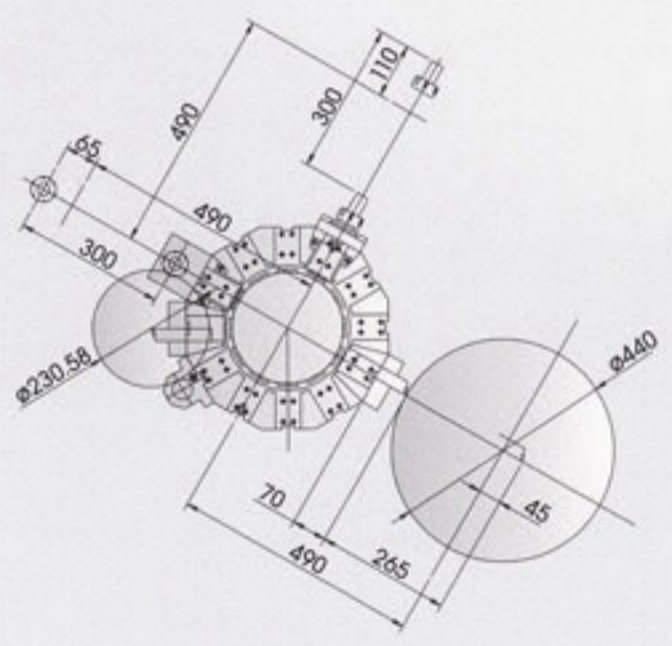

**UT-300/300L**

12-Station block turret

**UT-300/300L**

VDI 40 12-Station power turret

**UT-300/300L**

Dodecagonal drum power turret