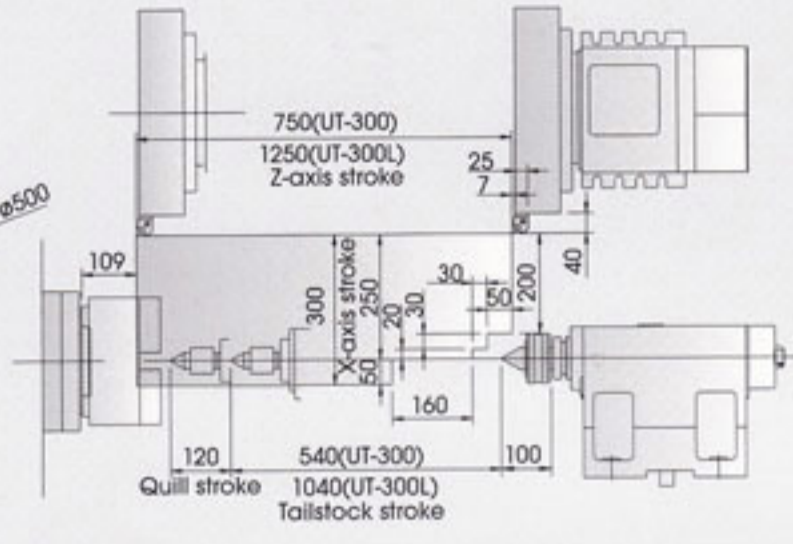

**UT-300/300L**

12-Station block turret

**UT-300/300L**

VDI 40 12-Station power turret

**UT-300/300L**

Dodecagonal drum power turret