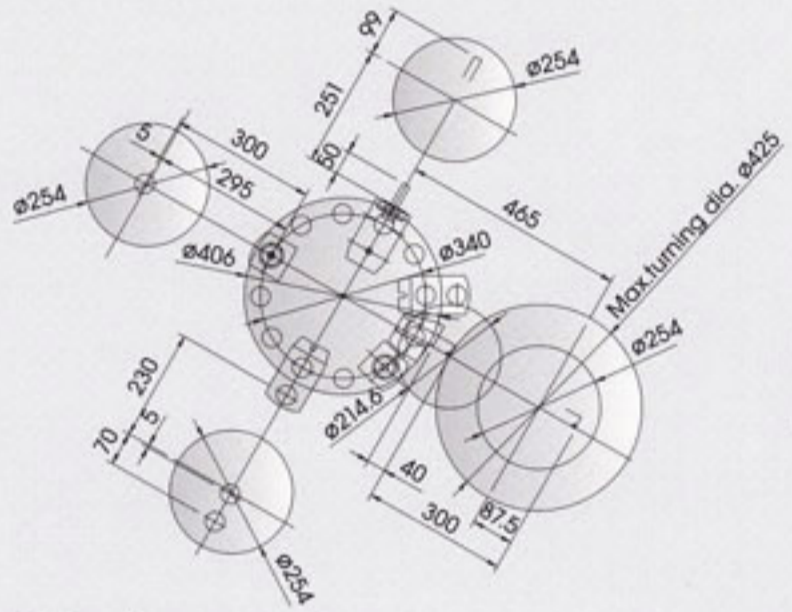

**UT-300/300L**

12-Station block turret

**UT-300/300L**

VDI 40 12-Station power turret

**UT-300/300L**

Dodecagonal drum power turret