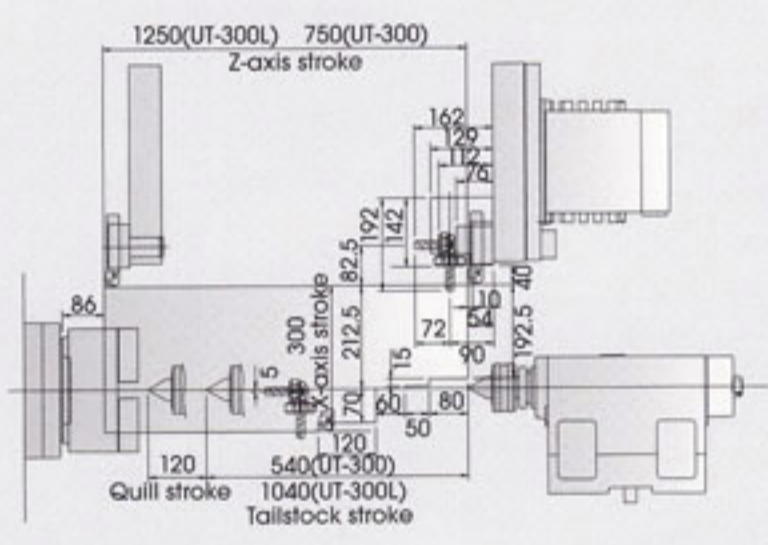

**UT-300/300L**

12-Station block turret

**UT-300/300L**

VDI 40 12-Station power turret

**UT-300/300L**

Dodecagonal drum power turret